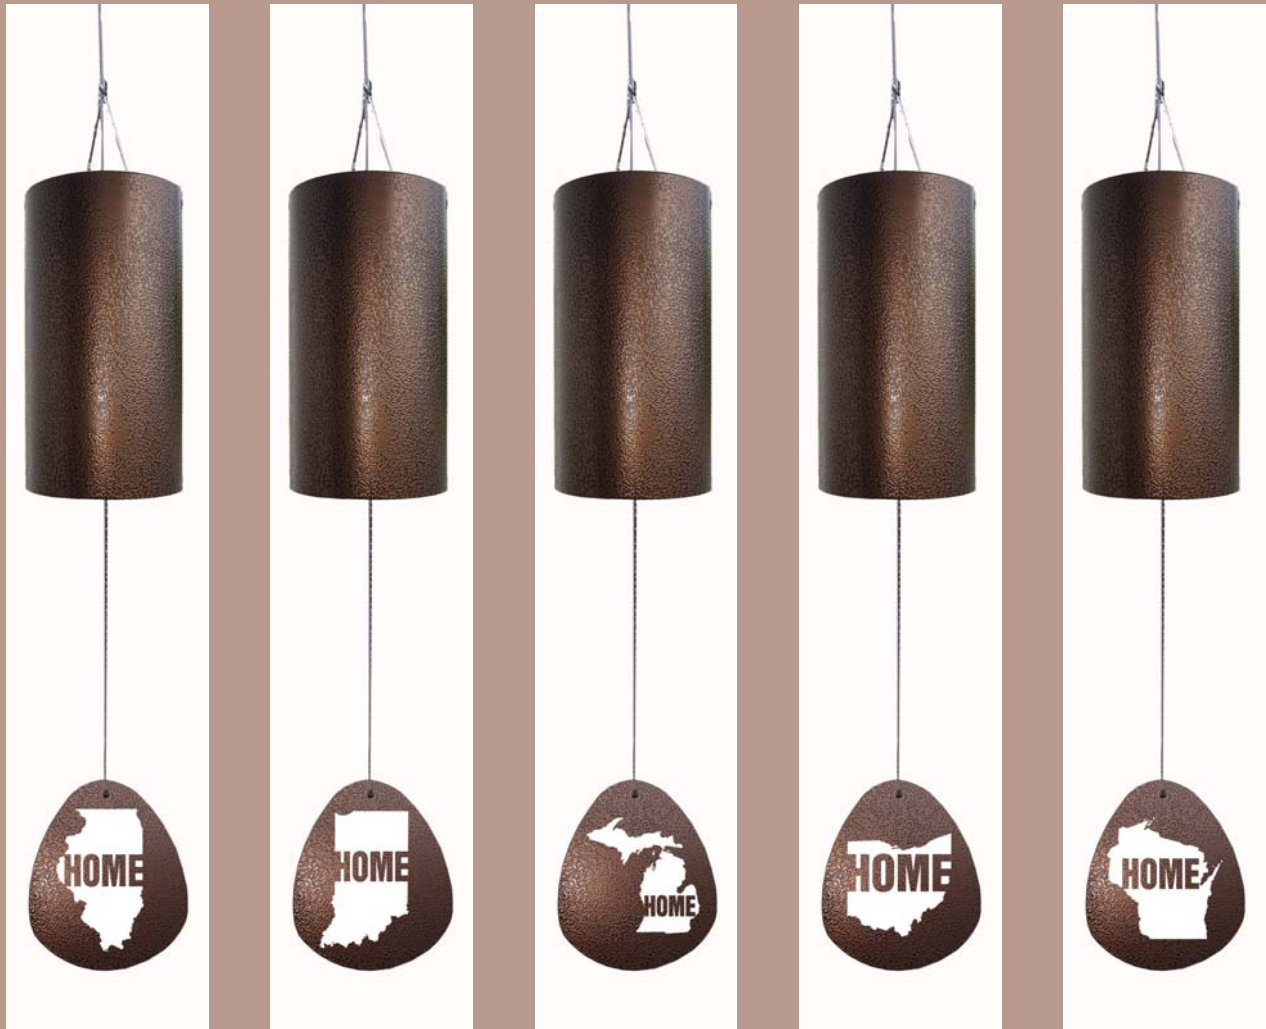

My Home State Wind Bells

The wind bells are made with 3" x 6" metal tubes with powder coated hammered finish.
Overall measurement is approximately 22" tall.
These sound like a bell when the wind catches them!

S & D Inc
877-616-7495 / 765-948-3631
Fax 765-948-6132
www.harvest-farms.com

Show your State pride with these attractive My Home State wind bells!

The wind bells are made with 3" x 6" metal tubes with powder coated hammered finish.