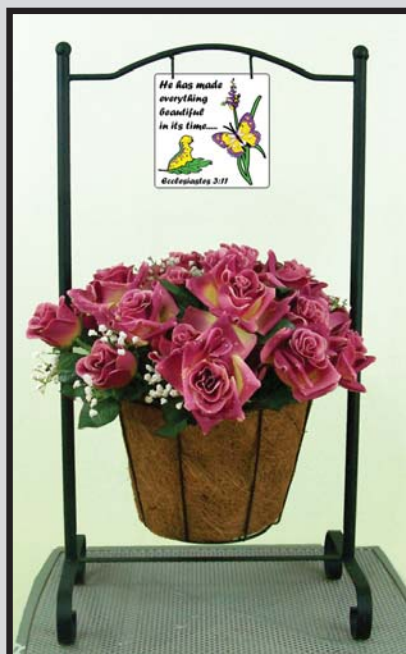

**Freedom Ring 52203**

**Chimes Measure 34" tall**  
**Chimes are made of plastic molded parts and stars with powdered coated tubes ranging from 11" to 16"!**

**Wind Chime Display**  
**Hang 8 chimes**  
**Easy assembly**  
**Wind Chime Display \$100.00,**  
**offset with 2 chimes**  
**(Retail Value \$100.00)**

# Porch Planter

**Mothers Heart**  
Item # 22250

**Beautiful in its Time**  
Item # 22251

**All things grow with Love**  
Item # 22252

- Full metal construction.
  - 8" Coco Moss Liner
  - Easy to assemble
  - Measures 13" wide x 10" deep x 25" high
- Flowers not included