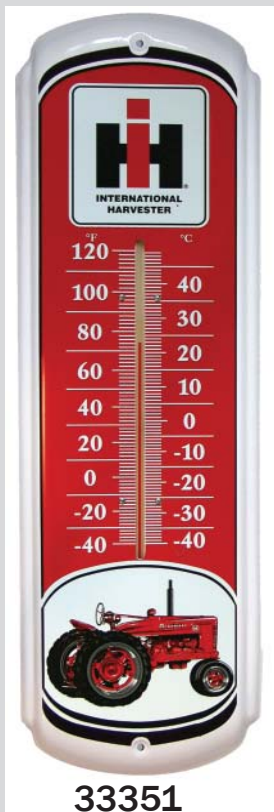

### John Deere Pink Kids Camp Chair

Item # 33371

Size 27" X 8"

## 27 Inch Metal Thermometer

11190

33351

33352

33356

33358

# Country Wagon Wooden Planters

Showcase flowers, teddy bears and create  
sensational seasonal displays.  
Crafted from wood and non-functional steel wheels.  
Assembly required.  
Each measures 23" long x 14" Wide x 13" Tall  
Not to be used as a toy.